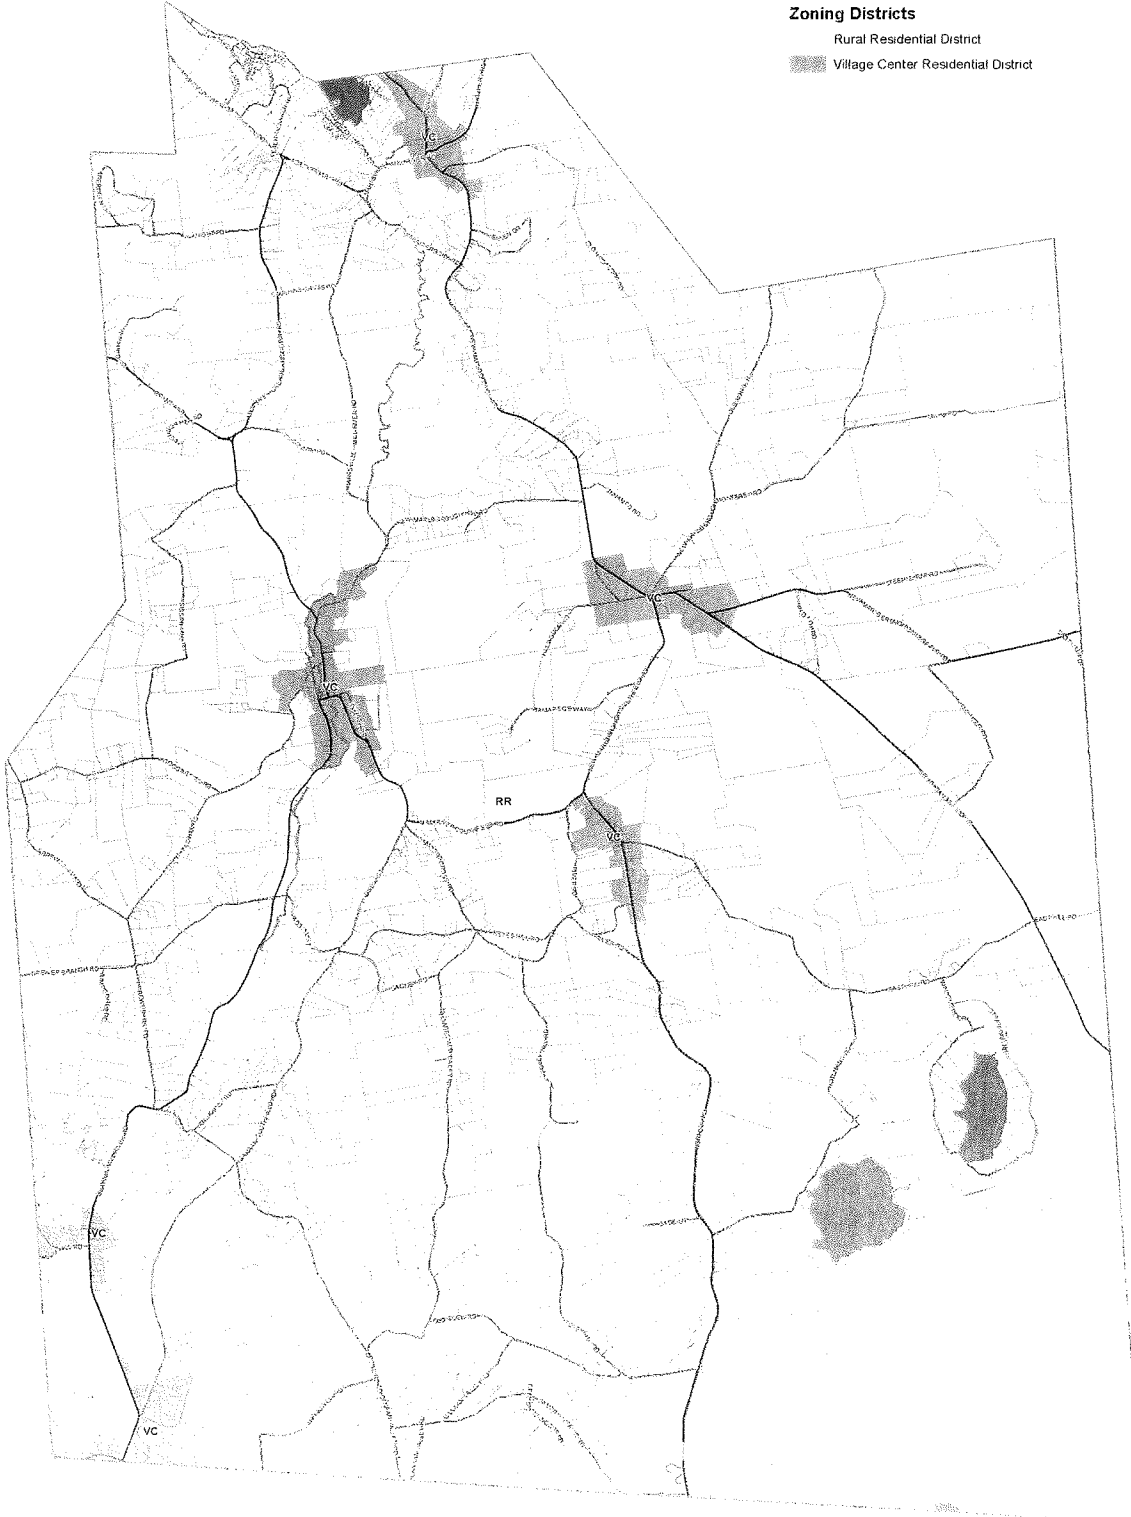

# Zoning Map of New Marlborough, Massachusetts

Approved at Town Meeting: \_\_\_\_\_

## Zoning Districts

- Rural Residential District
- Village Center Residential District

# Mill River Village Center Residential District